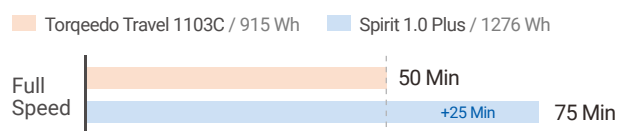

50% More Runtime

With a 1276Wh large battery, Spirit 1.0 Plus delivers 50% more runtime than Travel 1103C.

*Full speed runtime data of Torqeedo Travel 1103C is collected from Torqeedo official website.